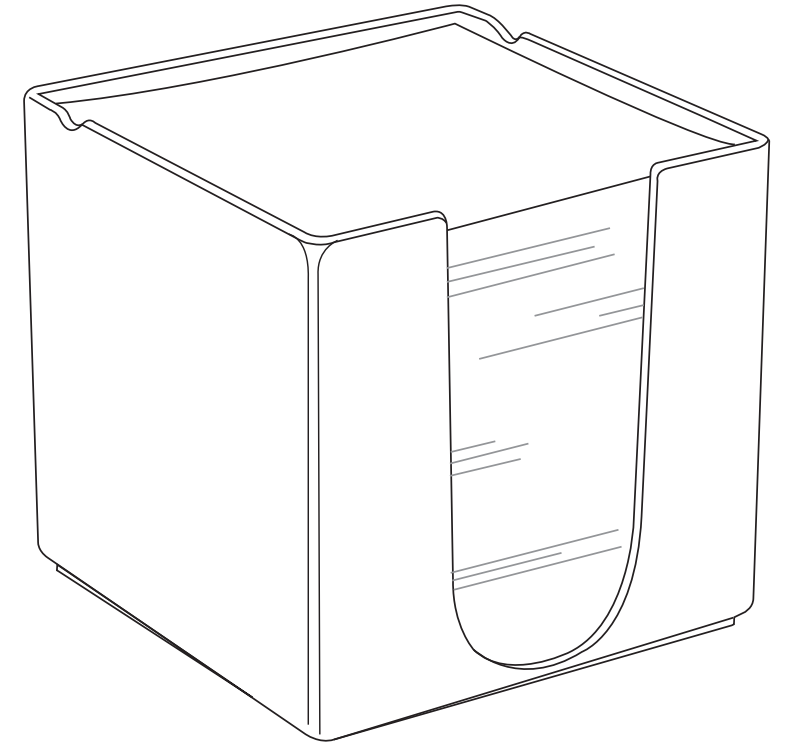

**smart-holder - maxi**

**Safe Print Area (Sheets) - 89x89mm**

**Safe Print Area (Sides) - 85x80mm**

Keep all important text and graphics within this area.

**Finish Product Size (Sheets) - 97x97mm**

**Bleed area 2mm** - if you have a solid colour bleeding to the edge, extend it to the blue line.

**However please note that artwork cannot bleed off the holders**

**SHEETS**

**LEFT SIDES**

**BACK**

**RIGHT SIDES**